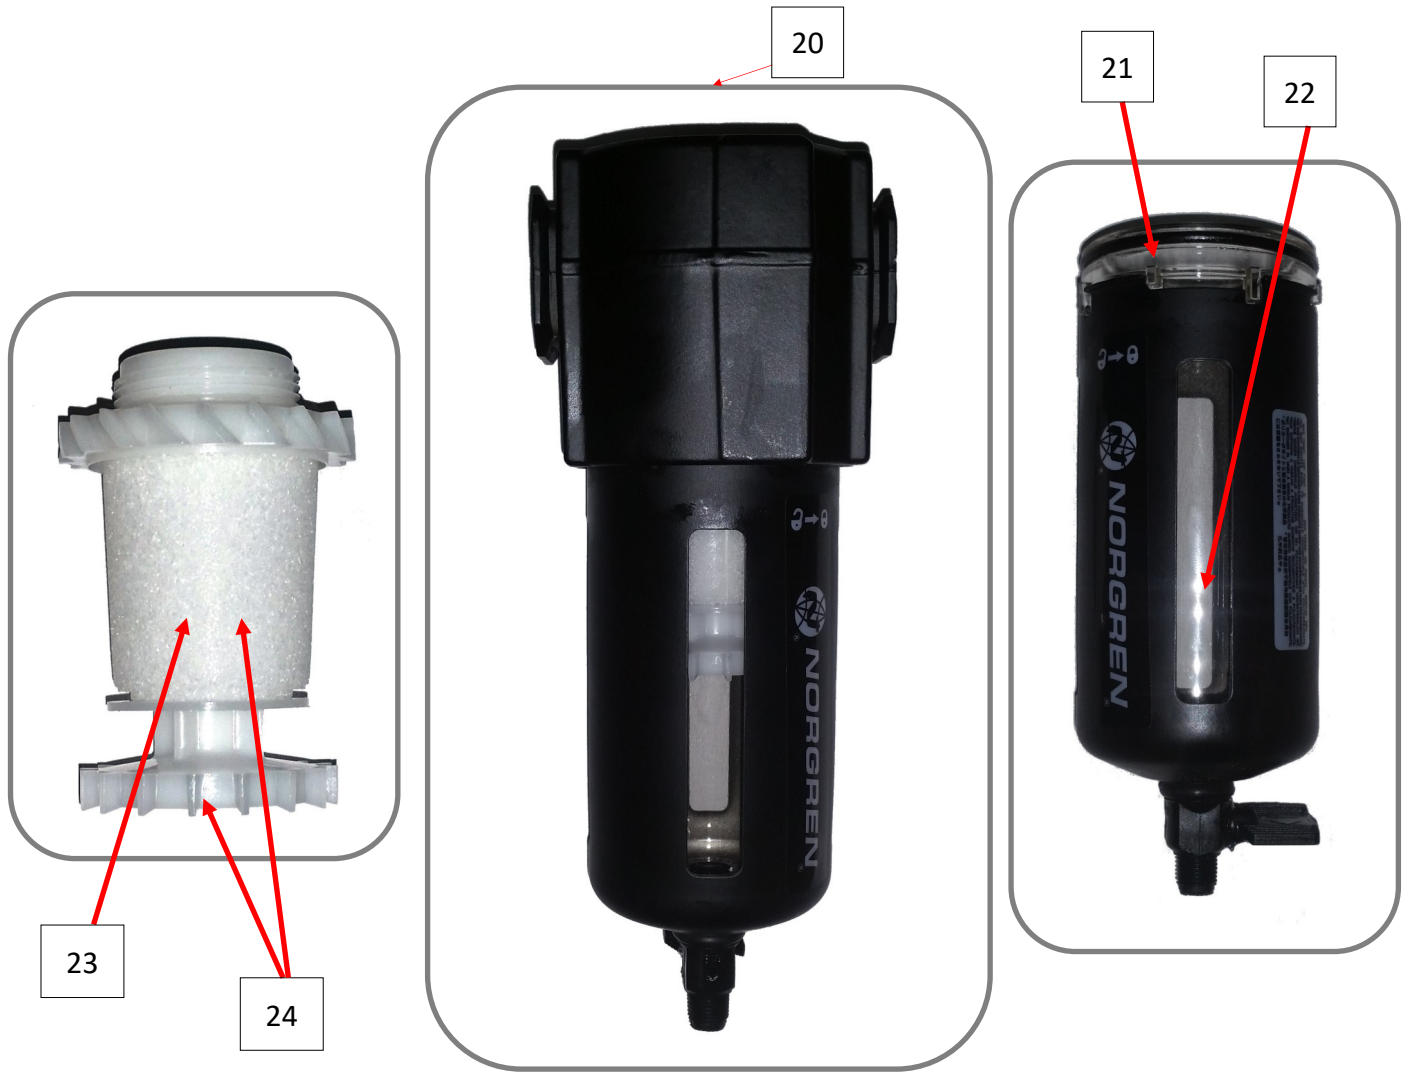

IBIX HiPro60

POSITION	CODE	DESCRIPTION	QTY	RETAIL PRICE
1	HIPRO60263-3	LIFTING HANDLE	1	\$65.00
1A	IB4060344002054	¾" SAFETY VALVE	1	\$178.40
2	IB349906042	FILLING LID/RING	1	\$75.20
3	IB4060114	NUT COVER M8 (*)	10	\$1.00
4	HIPRO6034IB60000A	COMPLETE TANK	1	NA
5	HIPRO60IBG60009	SUPPORT LEGS WITH SCREWS	2	\$115.25

* = ISO Metric Screw Thread

PRESSURE REGULATOR

POSITION	CODE	DESCRIPTION	QTY	RETAIL PRICE
6A	IB4060353	PRESSURE REGULATOR w/ FITTINGS	1	\$344.25
6	IB40601127-1	22x $\frac{3}{4}$ " PLASTIC CHECK VALVE FITTING F/M (BLACK)	2	\$30.00
7	IB340804051-4	22x $\frac{3}{4}$ " PLASTIC FITTING	1	\$20.25
8	IB4060150101009	CYLINDRICAL REDUCTION (M - $\frac{3}{4}$ " F - $\frac{1}{2}$)	1	NA
9	IB40601079	14x $\frac{1}{2}$ " QUICK CONNECT FOR RILSAN HOSE	1	\$30.50
9A	IB4060340308056	14x12x1mm RILSAN HOSE (TRANSPARENT)	1	\$6.15
10	HIPRO6024	22x $\frac{3}{4}$ " MALE CONNECTOR	1	\$38.15
11	IB406050	22x18mm TRANSPARENT RILSAN HOSE (PER FOOT)	1	\$9.15
12	IB40601127K	$\frac{3}{4}$ " QUICK RELEASE VALVE FOR PRESSURE REGULATOR COMPLETE w/ RILSAN HOSE	1	\$202.50
13	IB406044	BACK PLATE	1	\$150.00

PRESSURE REGULATOR

POSITION	CODE	DESCRIPTION	QTY	RETAIL PRICE
14	IB340304051-1	PRESSURE REGULATOR KNOB	1	\$33.50
15	IB340304050	RING NUT FOR PRESSURE REGULATOR	1	\$30.00
16	IB406056	MEMBRANE/FILTER	1	\$45.00
17	HIPRO60340106049-2	0-10 BAR MANOMETER	1	NA
18	IB4060353	PRESSURE REGULATOR R6000	1	\$344.25
19	IB406057	MOISTURE SEPARTOR REBUILD KIT	1	\$137.50