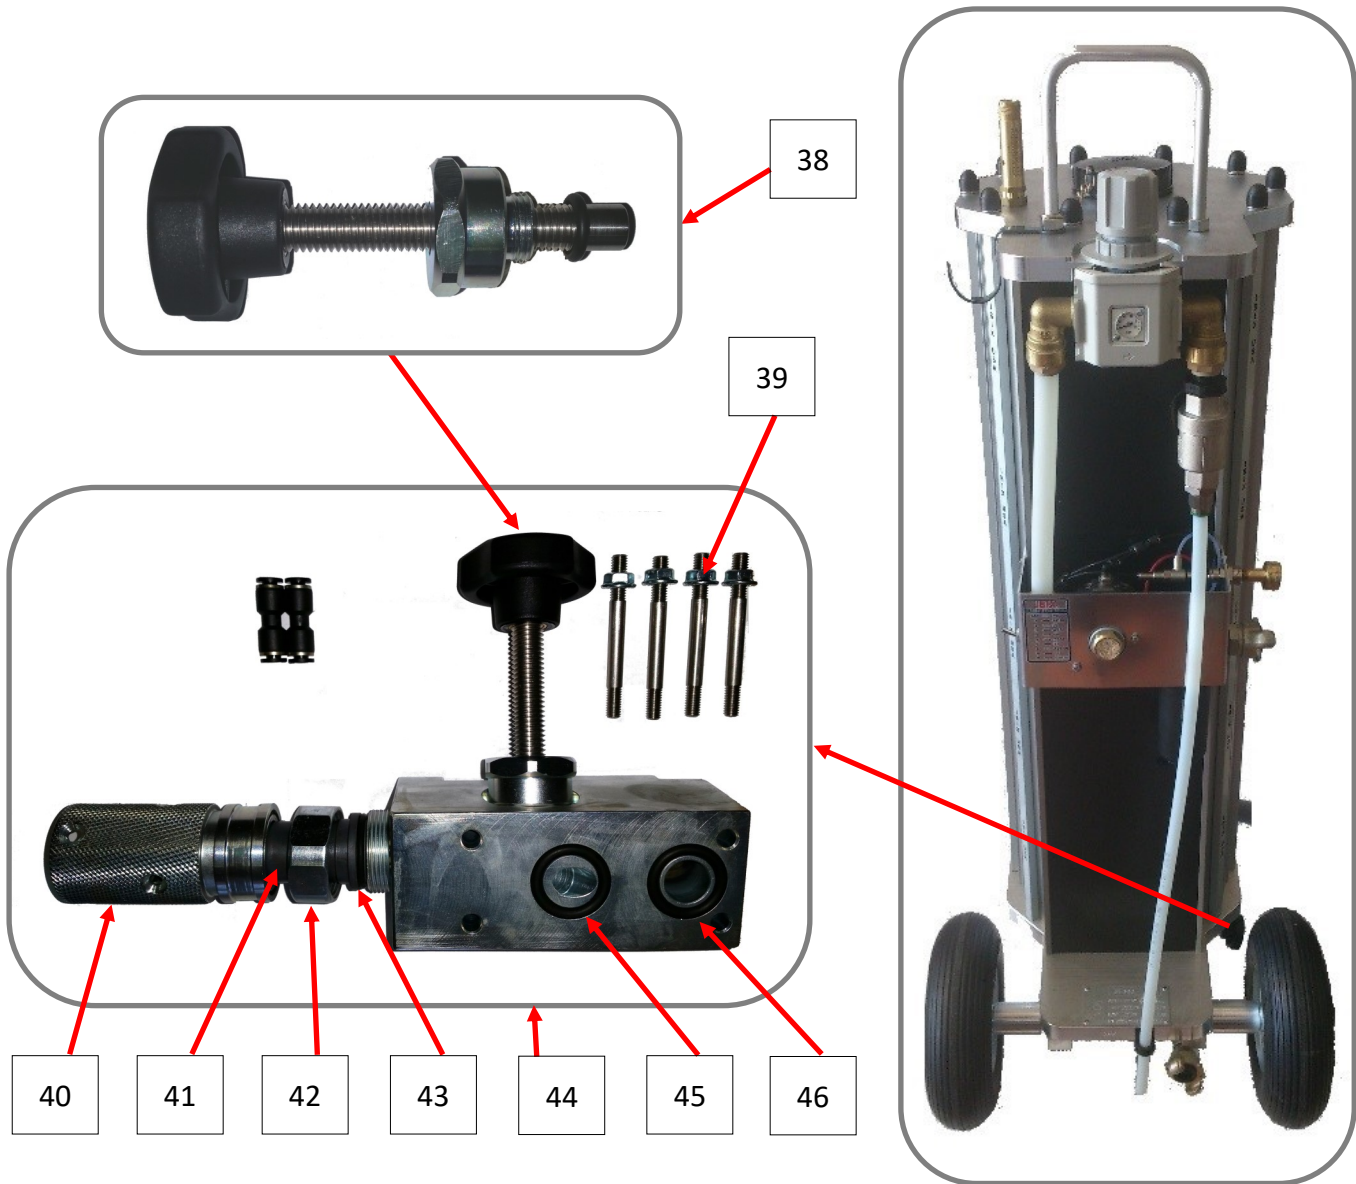

* = ISO Metric Screw Thread

PRESSURE REGULATOR

POSITION	CODE	DESCRIPTION	QTY	RETAIL PRICE
6A	IB4060353	PRESSURE REGULATOR w/ FITTINGS	1	\$344.25
6	IB40601127-1	22x $\frac{3}{4}$ " PLASTIC CHECK VALVE FITTING F/M (BLACK)	2	\$30.00
7	IB340804051-4	22x $\frac{3}{4}$ " PLASTIC FITTING	1	\$20.25
8	IB4060150101009	CYLINDRICAL REDUCTION (M - $\frac{3}{4}$ " F - $\frac{1}{2}$)	1	NA
9	IB40601079	14x $\frac{1}{2}$ " QUICK CONNECT FOR RILSAN HOSE	1	\$30.50
9A	IB4060340308056	14x12x1mm RILSAN HOSE (TRANSPARENT)	1	\$6.15
10	HIPRO6024	22x $\frac{3}{4}$ " MALE CONNECTOR	1	\$38.15
11	IB406050	22x18mm TRANSPARENT RILSAN HOSE (PER FOOT)	1	\$9.15
12	IB40601127K	$\frac{3}{4}$ " QUICK RELEASE VALVE FOR PRESSURE REGULATOR COMPLETE w/ RILSAN HOSE	1	\$202.50
13	IB406044	BACK PLATE	1	\$150.00

PRESSURE REGULATOR

POSITION	CODE	DESCRIPTION	QTY	RETAIL PRICE
14	IB340304051-1	PRESSURE REGULATOR KNOB	1	\$33.50
15	IB340304050	RING NUT FOR PRESSURE REGULATOR	1	\$30.00
16	IB406056	MEMBRANE/FILTER	1	\$45.00
17	HIPRO60340106049-2	0-10 BAR MANOMETER	1	NA
18	IB4060353	PRESSURE REGULATOR R6000	1	\$344.25
19	IB406057	MOISTURE SEPARTOR REBUILD KIT	1	\$137.50

WATER CONNECTION

POSITION	CODE	DESCRIPTION	QTY	RETAIL PRICE
25	IB341405053-1	BRASS REDUCTION MALE - 1/4" FEMALE - 1/2"	1	\$14.50
26	IB1083	1/2" M - 1/4" F CYLINDRICAL FITTING	1	\$3.75
27	IB341404010-1	1/8" - 1/4" CYLINDRICAL NIPPLE (1011814)	1	\$7.50
28	IB341404009	1/8" BALL VALVE 6300 FF	1	17.25
29	IB341404012-1	4mm - 1/8" WATER BLOCK VALVE	1	\$76.95
30	IB341404008	4mm STRAIGHT QUICK FITTING M5	1	\$5.25
31	IB341404013	4mm Y-SHAPED QUICK FITTING	1	\$18.00
32	IB349908074	4x2.7x0.65 RILSAN HOSE (BLACK)	2	\$18.75
33	IB406024	22x3/4" MALE CONNECTOR	1	\$38.15
34	IB4060IB99G004	MAIN PNEUMATIC VALVE w/ FILTER & FITTINGS	1	\$450.00
35	IB406051	3/4" NIPPLE with M5 HOLE	1	NA
36	IB343000030	COTTER PIN	1	\$4.25
37	IB4060343000025	3/4" MALE RAPID AIR ATTACHMENT (CHICAGO FITTING)	1	\$31.00