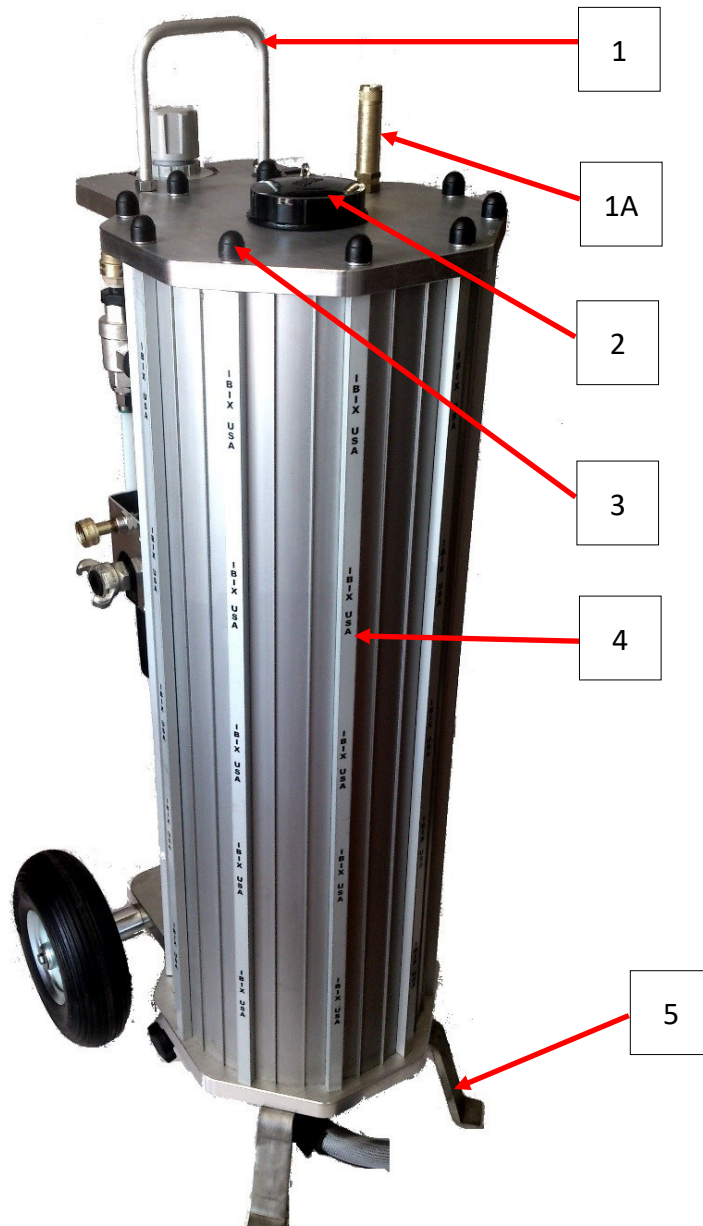

IBIX HiPro60

POSITION	CODE	DESCRIPTION	QTY	RETAIL PRICE
1	HIPRO60263-3	LIFTING HANDLE	1	\$65.00
1A	IB4060344002054	¾" SAFETY VALVE	1	\$178.40
2	IB349906042	FILLING LID/RING	1	\$75.20
3	IB4060114	NUT COVER M8 (*)	10	\$1.00
4	HIPRO6034IB60000A	COMPLETE TANK	1	NA
5	HIPRO60IBG60009	SUPPORT LEGS WITH SCREWS	2	\$115.25

* = ISO Metric Screw Thread

PRESSURE REGULATOR

POSITION	CODE	DESCRIPTION	QTY	RETAIL PRICE
6A	IB4060353	PRESSURE REGULATOR w/ FITTINGS	1	\$344.25
6	IB40601127-1	22x $\frac{3}{4}$ " PLASTIC CHECK VALVE FITTING F/M (BLACK)	2	\$30.00
7	IB340804051-4	22x $\frac{3}{4}$ " PLASTIC FITTING	1	\$20.25
8	IB4060150101009	CYLINDRICAL REDUCTION (M - $\frac{3}{4}$ " F - $\frac{1}{2}$)	1	NA
9	IB40601079	14x $\frac{1}{2}$ " QUICK CONNECT FOR RILSAN HOSE	1	\$30.50
9A	IB4060340308056	14x12x1mm RILSAN HOSE (TRANSPARENT)	1	\$6.15
10	HIPRO6024	22x $\frac{3}{4}$ " MALE CONNECTOR	1	\$38.15
11	IB406050	22x18mm TRANSPARENT RILSAN HOSE (PER FOOT)	1	\$9.15
12	IB40601127K	$\frac{3}{4}$ " QUICK RELEASE VALVE FOR PRESSURE REGULATOR COMPLETE w/ RILSAN HOSE	1	\$202.50
13	IB406044	BACK PLATE	1	\$150.00

PRESSURE REGULATOR

POSITION	CODE	DESCRIPTION	QTY	RETAIL PRICE
14	IB340304051-1	PRESSURE REGULATOR KNOB	1	\$33.50
15	IB340304050	RING NUT FOR PRESSURE REGULATOR	1	\$30.00
16	IB406056	MEMBRANE/FILTER	1	\$45.00
17	HIPRO60340106049-2	0-10 BAR MANOMETER	1	NA
18	IB4060353	PRESSURE REGULATOR R6000	1	\$344.25
19	IB406057	MOISTURE SEPARTOR REBUILD KIT	1	\$137.50