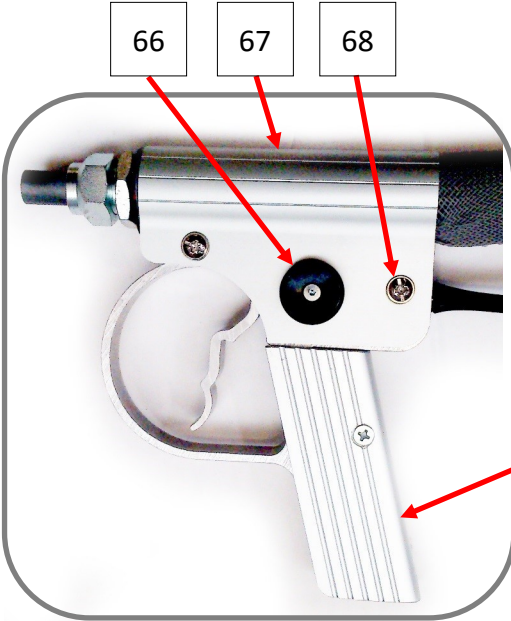

STANDARD DRY GUN

POSITION	CODE	DESCRIPTION	QTY	RETAIL PRICE
59	HIPRO60IB990005	15mm CYLINDRICAL NOZZLE	1	$162.00
60	IB406064	NOZZLE HOLDER NUT	1	$30.50
61	IB4060422	15.08x2.62mm O-RING FOR NOZZLE	1	$2.50
62	IB406063	16.2mm NOZZLE HOLDER	1	$63.80
63	IB406034PTG047	1.18"X30' EXTENSION HOSE w/ QUICK CONNECTS	1	$966.80
64	IB340408090	ABRASIVE HOSE PROTECTIVE SHEATH (PER FOOT)	1	$7.25
65	IB40601087	30' ABRASIVE BLAST HOSE ONLY	1	$425.25
66	IB574	SAFETY BUTTON w/ SCREWS FOR GUN VALVE	1	$17.25
67	IB406060	ALUMINUM GUN HOUSING	1	$261.00
68	IB349905020	COMPRESSED SCREWS KIT (5 OF EACH)	1	$12.00
69	IB349903060	GUN TRIGGER	1	$32.50
70	IB349924062	GUN VALVE w/ SAFETY BUTTON & SCREW	1	$162.00
71	IB349903061K	GUN HANDLE w/o VALVE	1	$45.00
72	IB349908076	2.7x4x2mm TWIN RILSAN AIR HOSES (RED & BLACK)	1	$37.50