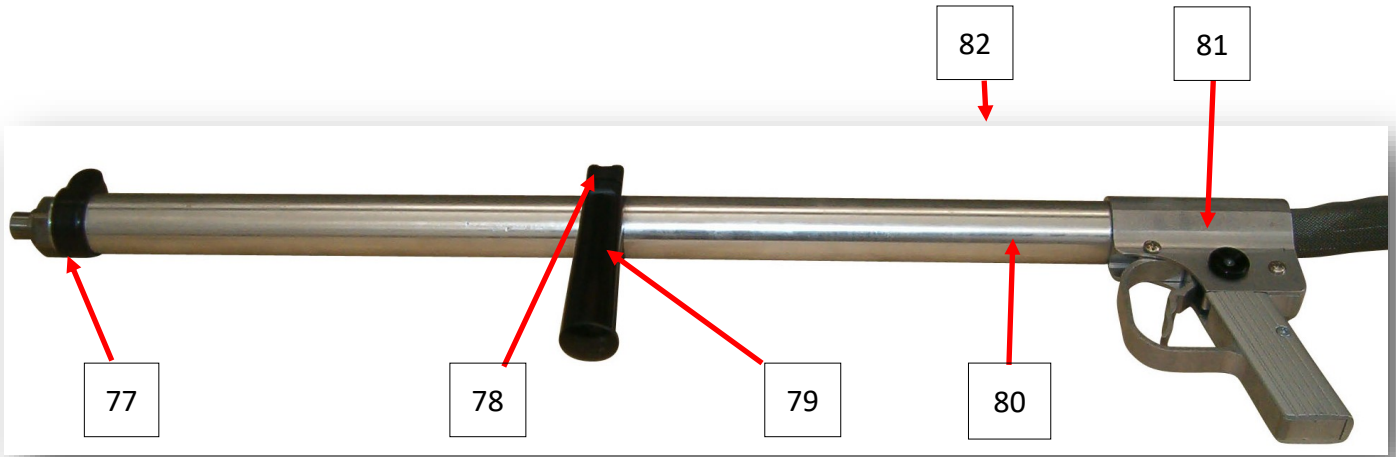

LANCE

POSITION	CODE	DESCRIPTION	QTY	RETAIL PRICE
77	HIPRO60IB990029	NOZZLE	1	$465.00
78	HIPRO60140299991	THREADED STUD	1	NA
79	HIPRO60IB990028	LANCE GRIP	1	NA
80	HIPRO60IB400002	19x33mm LANCE PIPE	1	NA
81	HIPRO60IB990027	LANCE COVER TUBE	1	$261.00
82	HIPRO60IBG99001	LANCE w/ 15mm NOZZLE, WATER NOZZLE & 30' HOSE WITH QUICK CONNECT	1	$1,790.00