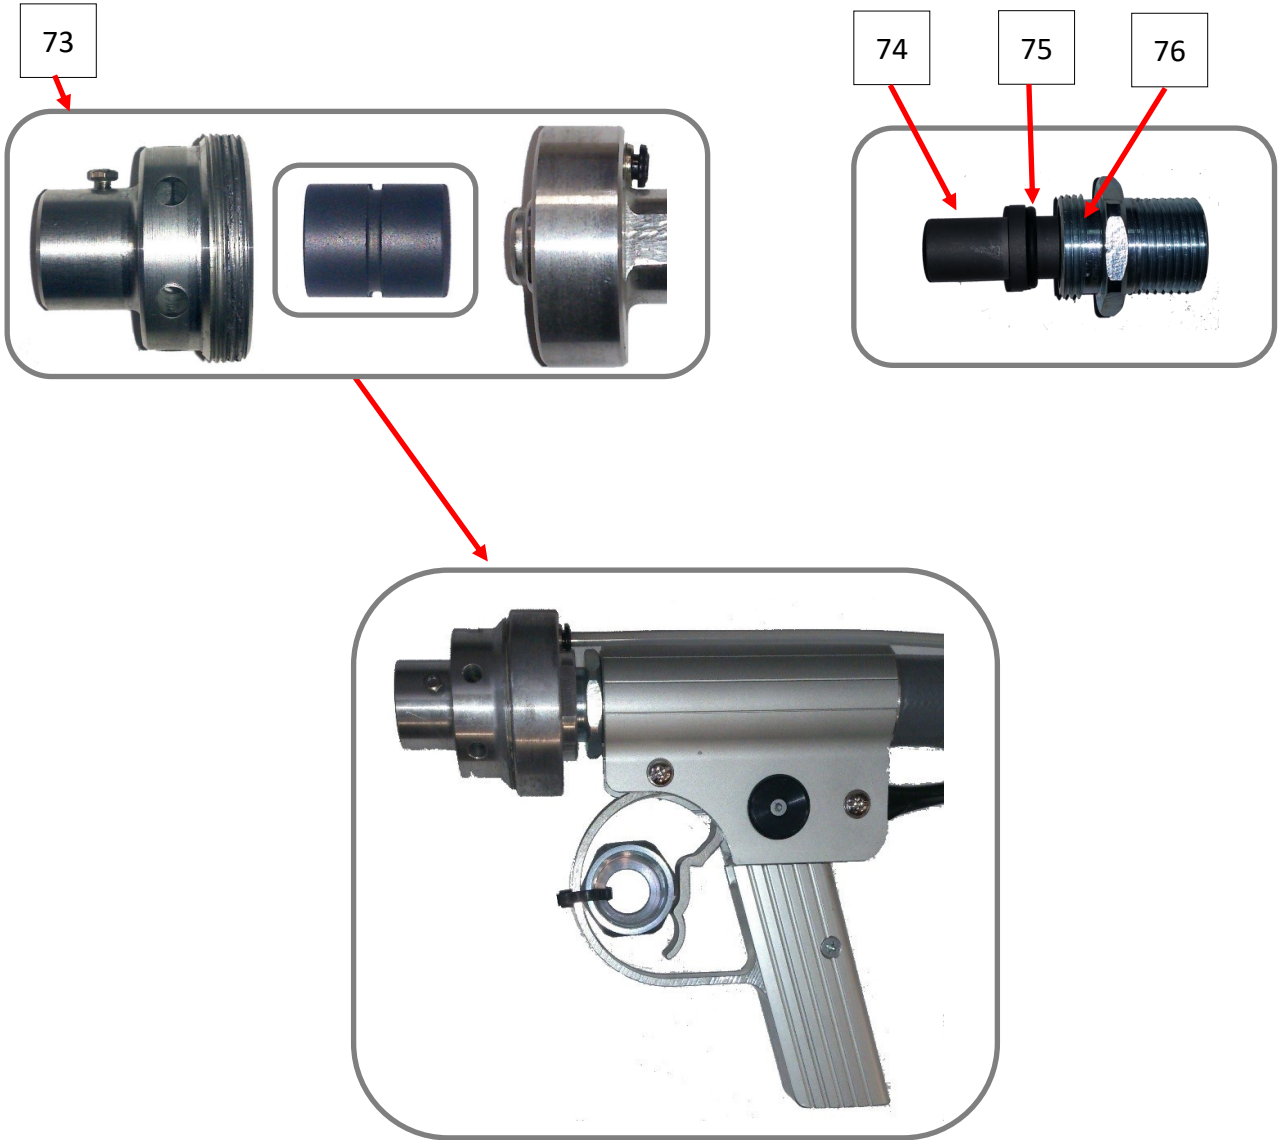

HiPro60 NOZZLE

POSITION	CODE	DESCRIPTION	QTY	RETAIL PRICE
73	HIPRO60IBG99002	15mm WATER NOZZLE WITH FITTINGS	1	$465.00
74	HIPRO60IB990005	15mm CYLINDRICAL NOZZLE	1	$162.00
75	IB340301022	17x3mm O-RING	1	$4.25
76	HIPRO60IB990003	15mm NOZZLE HOLDER	1	$63.80