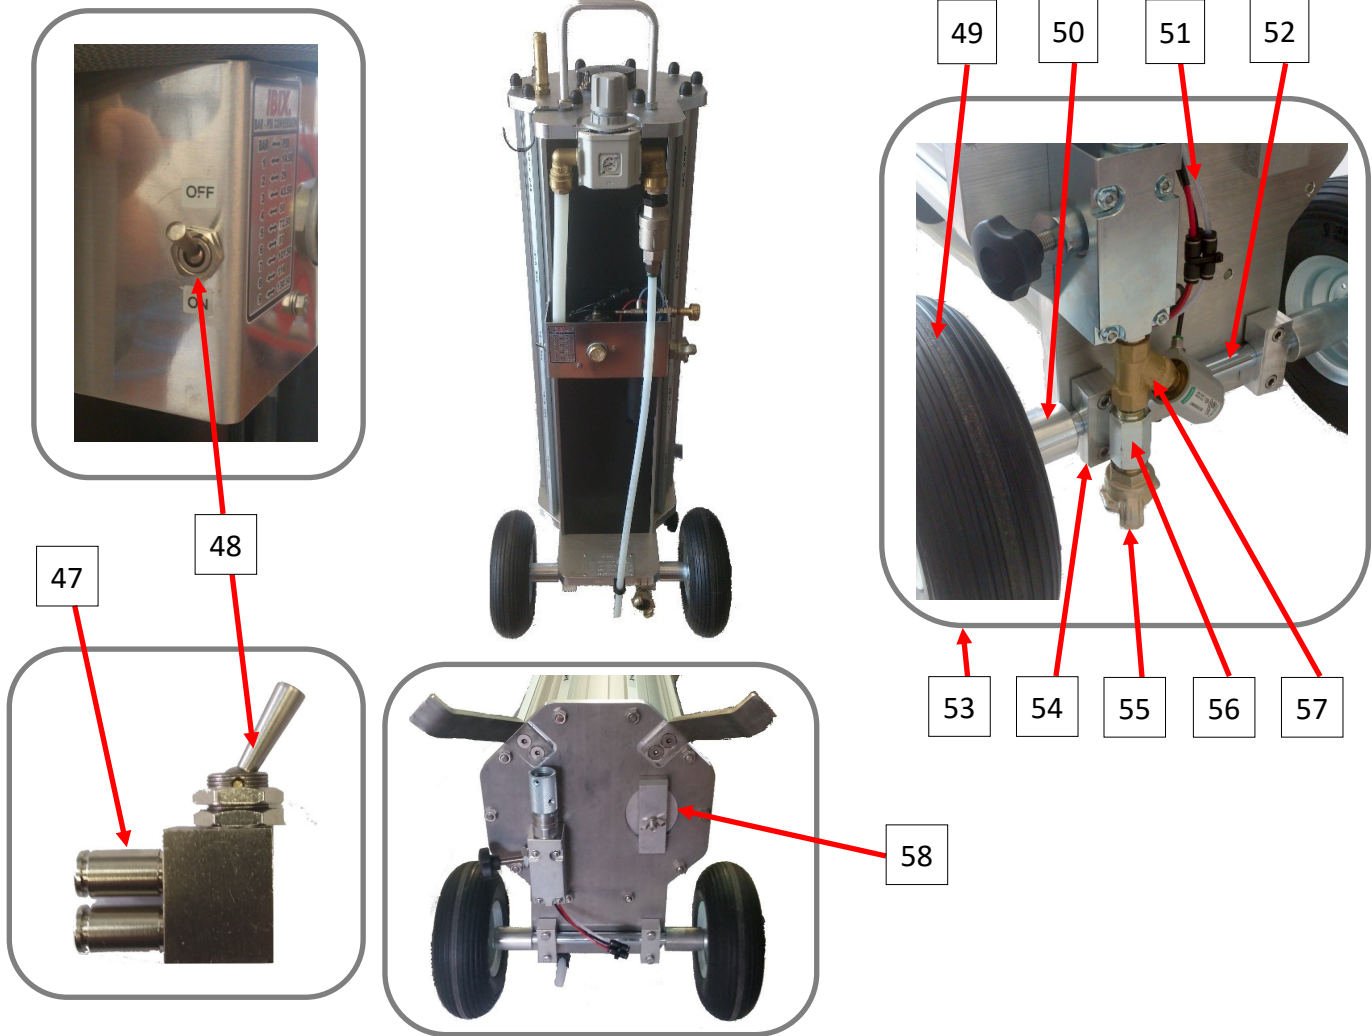

MOISTURE SEPARATOR

POSITION	CODE	DESCRIPTION	QTY	RETAIL PRICE
20	IB406055	MOISTURE SEPARATOR	1	\$240.00
21/22	IB406050200023	CUP PROTECTION & O-RING	1	\$68.00
23	IB406056	MEMBRANE / FILTERING ELEMENT	1	27.15
24	IB406057	MOISTURE SEPARATOR REBUILD KIT	1	\$137.50

WATER CONNECTION

POSITION	CODE	DESCRIPTION	QTY	RETAIL PRICE
25	IB341405053-1	BRASS REDUCTION MALE - 1/4" FEMALE - 1/2"	1	\$14.50
26	IB1083	1/2" M - 1/4" F CYLINDRICAL FITTING	1	\$3.75
27	IB341404010-1	1/8" - 1/4" CYLINDRICAL NIPPLE (1011814)	1	\$7.50
28	IB341404009	1/8" BALL VALVE 6300 FF	1	17.25
29	IB341404012-1	4mm - 1/8" WATER BLOCK VALVE	1	\$76.95
30	IB341404008	4mm STRAIGHT QUICK FITTING M5	1	\$5.25
31	IB341404013	4mm Y-SHAPED QUICK FITTING	1	\$18.00
32	IB349908074	4x2.7x0.65 RILSAN HOSE (BLACK)	2	\$18.75
33	IB406024	22x3/4" MALE CONNECTOR	1	\$38.15
34	IB4060IB99G004	MAIN PNEUMATIC VALVE w/ FILTER & FITTINGS	1	\$450.00
35	IB406051	3/4" NIPPLE with M5 HOLE	1	NA
36	IB343000030	COTTER PIN	1	\$4.25
37	IB4060343000025	3/4" MALE RAPID AIR ATTACHMENT (CHICAGO FITTING)	1	\$31.00

ABRASIVE MIXING VALVE WITH TUNGSTEN CARBIDE FITTING & QUICK CONNECT

POSITION	CODE	DESCRIPTION	QTY	RETAIL PRICE
38	IB4060IB990032	ADJUSTMENT SCREW	1	\$68.20
39	HIPRO60IB990011	6x69.5mm STUDS	4	\$31.50
40	IB4060IBG99006	FEMALE QUICK FITTING TO CONNECT HOSE TO UNIT	1	\$249.50
41	IB406034PTG041	TUNGSTEN CARBIDE HOSEPIPE FITTING	1	\$281.25
42	IB40602086	ABRASIVE VALVE RING NUT	1	\$32.50
43	IB845	13.95x2.62mm O-RING FOR TUNGSTEN CARBIDE HOSEPIPE FITTING	1	\$3.75
44	HIPRO60IB990006	COMPLETE ABRASIVE VALVE w/ FITTINGS	1	\$868.25
45	HIPRO60340OR32X4	32x4mm O-RING	1	\$5.00
46	HIPRO60344001017	19x4mm O-RING	1	\$3.00