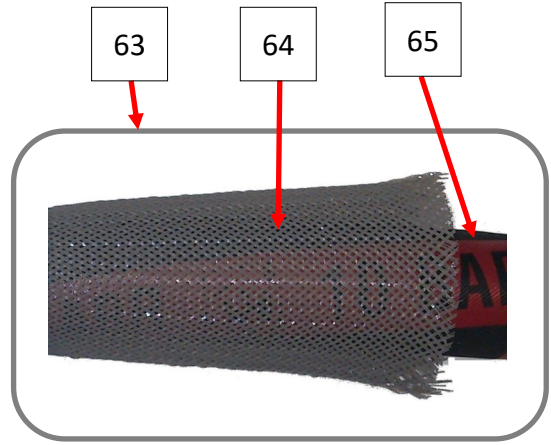

STANDARD DRY GUN

POSITION	CODE	DESCRIPTION	QTY	RETAIL PRICE
59	HIPRO60IB990005	15mm CYLINDRICAL NOZZLE	1	$162.00
60	IB406064	NOZZLE HOLDER NUT	1	$30.50
61	IB4060422	15.08x2.62mm O-RING FOR NOZZLE	1	$2.50
62	IB406063	16.2mm NOZZLE HOLDER	1	$63.80
63	IB406034PTG047	1.18"X30' EXTENSION HOSE w/ QUICK CONNECTS	1	$966.80
64	IB340408090	ABRASIVE HOSE PROTECTIVE SHEATH (PER FOOT)	1	$7.25
65	IB40601087	30' ABRASIVE BLAST HOSE ONLY	1	$425.25
66	IB574	SAFETY BUTTON w/ SCREWS FOR GUN VALVE	1	$17.25
67	IB406060	ALUMINUM GUN HOUSING	1	$261.00
68	IB349905020	COMPRESSED SCREWS KIT (5 OF EACH)	1	$12.00
69	IB349903060	GUN TRIGGER	1	$32.50
70	IB349924062	GUN VALVE w/ SAFETY BUTTON & SCREW	1	$162.00
71	IB349903061K	GUN HANDLE w/o VALVE	1	$45.00
72	IB349908076	2.7x4x2mm TWIN RILSAN AIR HOSES (RED & BLACK)	1	$37.50