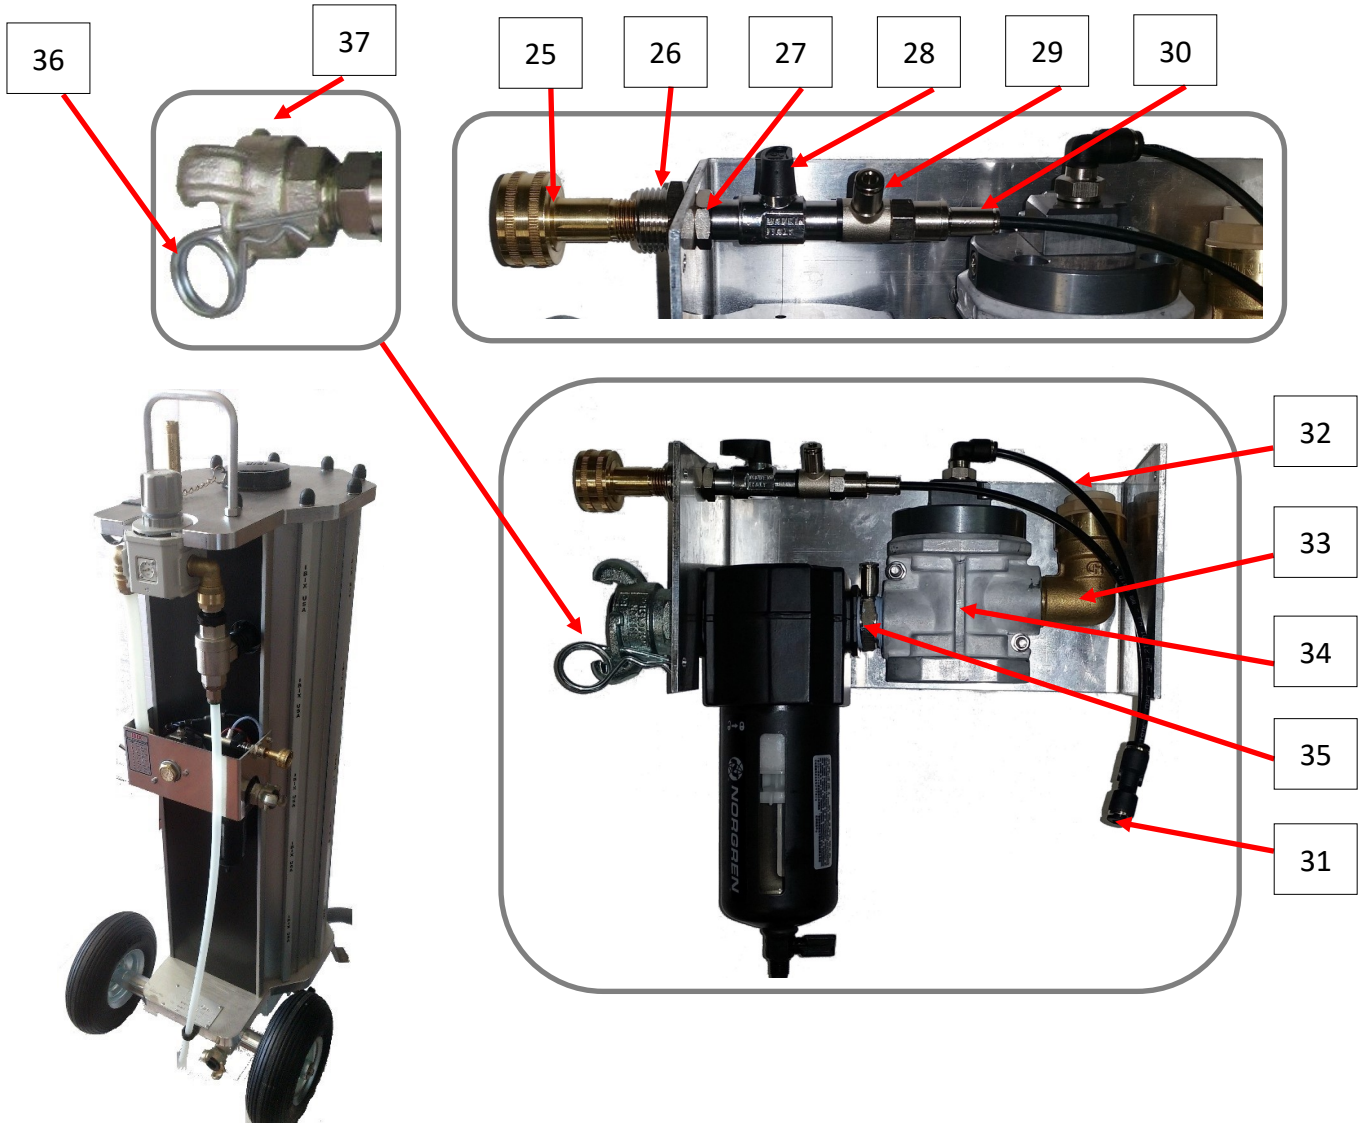

WATER CONNECTION

POSITION	CODE	DESCRIPTION	QTY	RETAIL PRICE
25	IB341405053-1	BRASS REDUCTION MALE - 1/4" FEMALE - 1/2"	1	$14.50
26	IB1083	1/2" M - 1/4" F CYLINDRICAL FITTING	1	$3.75
27	IB341404010-1	1/8" - 1/4" CYLINDRICAL NIPPLE (1011814)	1	$7.50
28	IB341404009	1/8" BALL VALVE 6300 FF	1	17.25
29	IB341404012-1	4mm - 1/8" WATER BLOCK VALVE	1	$76.95
30	IB341404008	4mm STRAIGHT QUICK FITTING M5	1	$5.25
31	IB341404013	4mm Y-SHAPED QUICK FITTING	1	$18.00
32	IB349908074	4x2.7x0.65 RILSAN HOSE (BLACK)	2	$18.75
33	IB406024	22x3/4" MALE CONNECTOR	1	$38.15
34	IB4060IB99G004	MAIN PNEUMATIC VALVE w/ FILTER & FITTINGS	1	$450.00
35	IB406051	3/4" NIPPLE with M5 HOLE	1	NA
36	IB343000030	COTTER PIN	1	$4.25
37	IB4060343000025	3/4" MALE RAPID AIR ATTACHMENT (CHICAGO FITTING)	1	$31.00