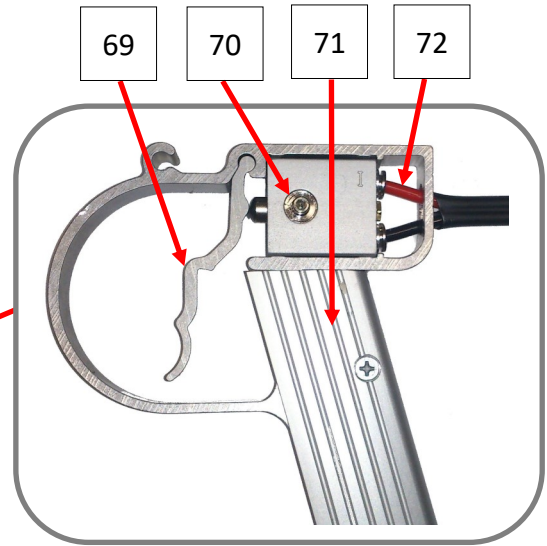

STANDARD DRY GUN

POSITION	CODE	DESCRIPTION	QTY	RETAIL PRICE
59	HIPRO60IB990005	15mm CYLINDRICAL NOZZLE	1	$162.00
60	IB406064	NOZZLE HOLDER NUT	1	$30.50
61	IB4060422	15.08x2.62mm O-RING FOR NOZZLE	1	$2.50
62	IB406063	16.2mm NOZZLE HOLDER	1	$63.80
63	IB406034PTG047	1.18"X30' EXTENSION HOSE w/ QUICK CONNECTS	1	$966.80
64	IB340408090	ABRASIVE HOSE PROTECTIVE SHEATH (PER FOOT)	1	$7.25
65	IB40601087	30' ABRASIVE BLAST HOSE ONLY	1	$425.25
66	IB574	SAFETY BUTTON w/ SCREWS FOR GUN VALVE	1	$17.25
67	IB406060	ALUMINUM GUN HOUSING	1	$261.00
68	IB349905020	COMPRESSED SCREWS KIT (5 OF EACH)	1	$12.00
69	IB349903060	GUN TRIGGER	1	$32.50
70	IB349924062	GUN VALVE w/ SAFETY BUTTON & SCREW	1	$162.00
71	IB349903061K	GUN HANDLE w/o VALVE	1	$45.00
72	IB349908076	2.7x4x2mm TWIN RILSAN AIR HOSES (RED & BLACK)	1	$37.50