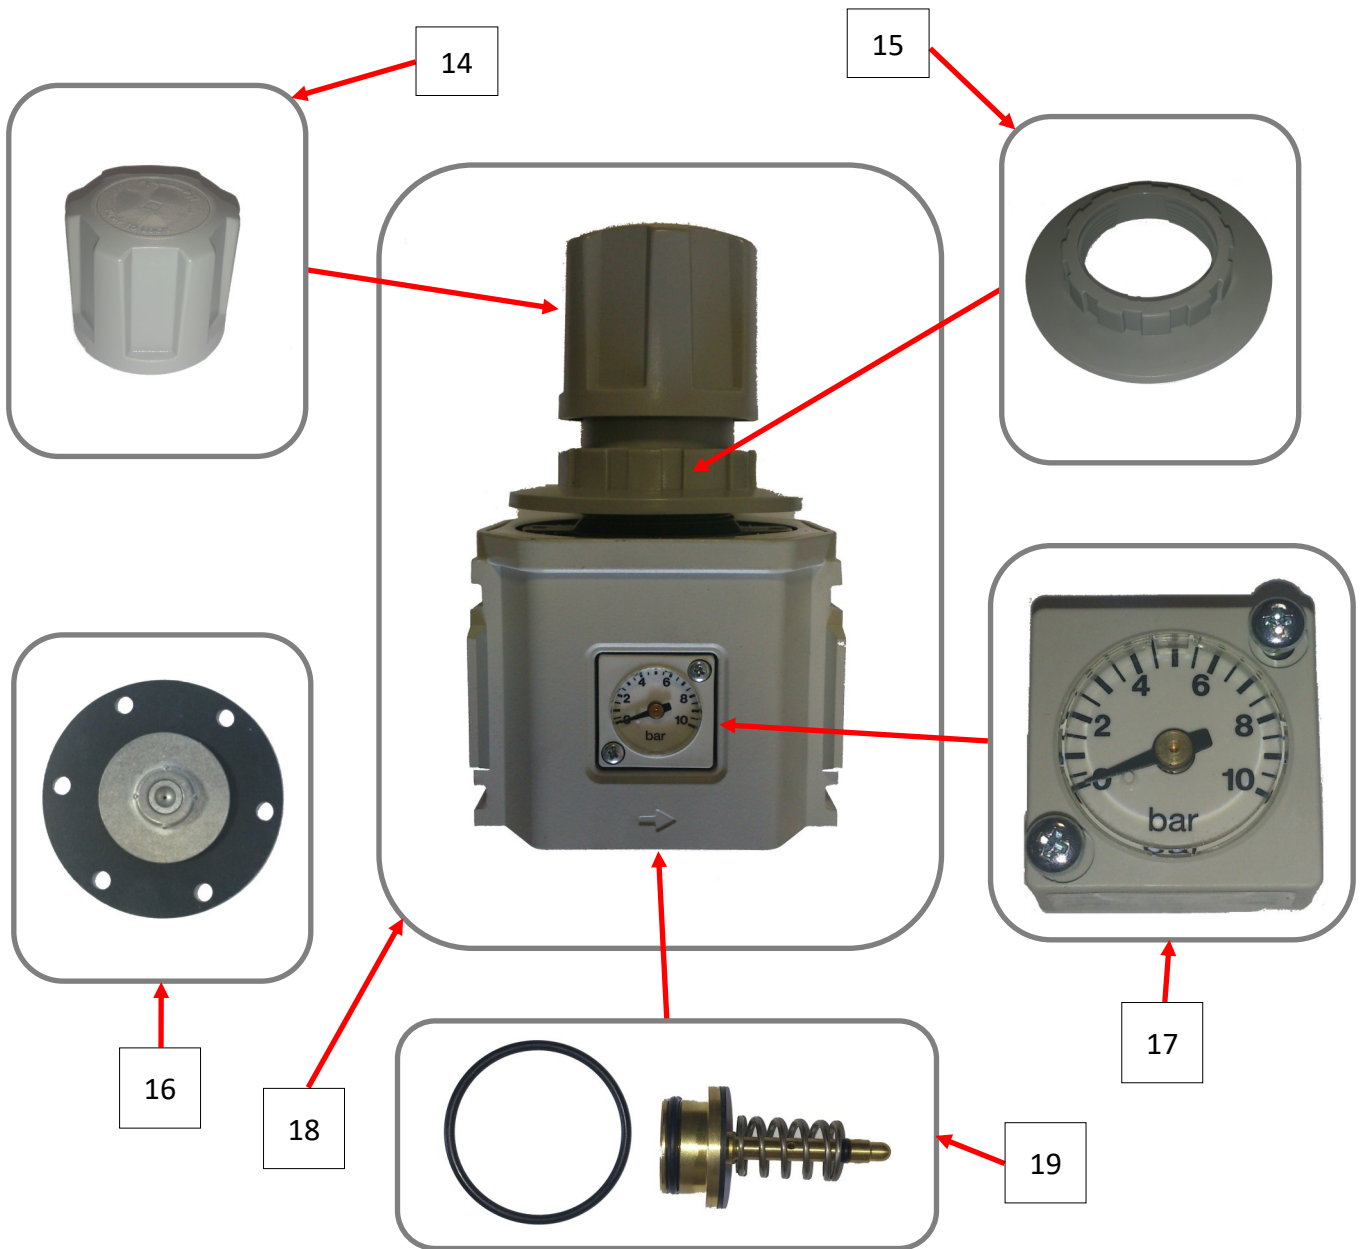

IBIX HiPro60

POSITION	CODE	DESCRIPTION	QTY	RETAIL PRICE
1	HIPRO60263-3	LIFTING HANDLE	1	\$65.00
1A	IB4060344002054	¾" SAFETY VALVE	1	\$178.40
2	IB349906042	FILLING LID/RING	1	\$75.20
3	IB4060114	NUT COVER M8 (*)	10	\$1.00
4	HIPRO6034IB60000A	COMPLETE TANK	1	NA
5	HIPRO60IBG60009	SUPPORT LEGS WITH SCREWS	2	\$115.25

* = ISO Metric Screw Thread

PRESSURE REGULATOR

POSITION	CODE	DESCRIPTION	QTY	RETAIL PRICE
6A	IB4060353	PRESSURE REGULATOR w/ FITTINGS	1	\$344.25
6	IB40601127-1	22x $\frac{3}{4}$ " PLASTIC CHECK VALVE FITTING F/M (BLACK)	2	\$30.00
7	IB340804051-4	22x $\frac{3}{4}$ " PLASTIC FITTING	1	\$20.25
8	IB4060150101009	CYLINDRICAL REDUCTION (M - $\frac{3}{4}$ " F - $\frac{1}{2}$)	1	NA
9	IB40601079	14x $\frac{1}{2}$ " QUICK CONNECT FOR RILSAN HOSE	1	\$30.50
9A	IB4060340308056	14x12x1mm RILSAN HOSE (TRANSPARENT)	1	\$6.15
10	HIPRO6024	22x $\frac{3}{4}$ " MALE CONNECTOR	1	\$38.15
11	IB406050	22x18mm TRANSPARENT RILSAN HOSE (PER FOOT)	1	\$9.15
12	IB40601127K	$\frac{3}{4}$ " QUICK RELEASE VALVE FOR PRESSURE REGULATOR COMPLETE w/ RILSAN HOSE	1	\$202.50
13	IB406044	BACK PLATE	1	\$150.00

PRESSURE REGULATOR

POSITION	CODE	DESCRIPTION	QTY	RETAIL PRICE
14	IB340304051-1	PRESSURE REGULATOR KNOB	1	\$33.50
15	IB340304050	RING NUT FOR PRESSURE REGULATOR	1	\$30.00
16	IB406056	MEMBRANE/FILTER	1	\$45.00
17	HIPRO60340106049-2	0-10 BAR MANOMETER	1	NA
18	IB4060353	PRESSURE REGULATOR R6000	1	\$344.25
19	IB406057	MOISTURE SEPARTOR REBUILD KIT	1	\$137.50