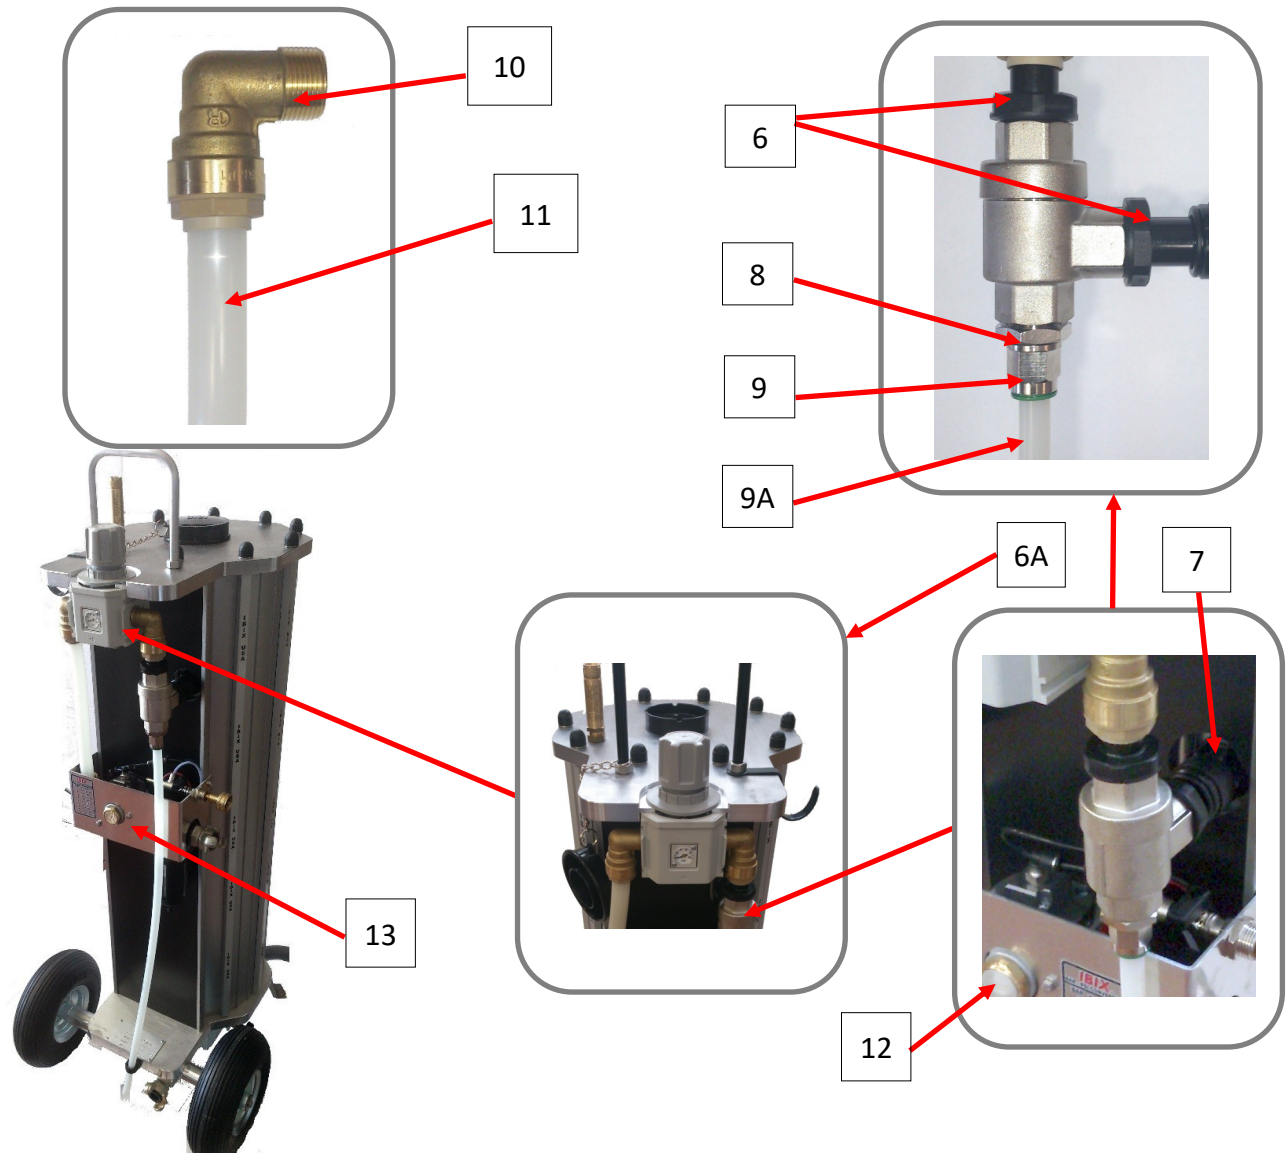

IBIX HiPro60

POSITION	CODE	DESCRIPTION	QTY	RETAIL PRICE
1	HIPRO60263-3	LIFTING HANDLE	1	\$65.00
1A	IB4060344002054	¾" SAFETY VALVE	1	\$178.40
2	IB349906042	FILLING LID/RING	1	\$75.20
3	IB4060114	NUT COVER M8 (*)	10	\$1.00
4	HIPRO6034IB60000A	COMPLETE TANK	1	NA
5	HIPRO60IBG60009	SUPPORT LEGS WITH SCREWS	2	\$115.25

* = ISO Metric Screw Thread

PRESSURE REGULATOR

POSITION	CODE	DESCRIPTION	QTY	RETAIL PRICE
6A	IB4060353	PRESSURE REGULATOR w/ FITTINGS	1	\$344.25
6	IB40601127-1	22x $\frac{3}{4}$ " PLASTIC CHECK VALVE FITTING F/M (BLACK)	2	\$30.00
7	IB340804051-4	22x $\frac{3}{4}$ " PLASTIC FITTING	1	\$20.25
8	IB4060150101009	CYLINDRICAL REDUCTION (M - $\frac{3}{4}$ " F - $\frac{1}{2}$)	1	NA
9	IB40601079	14x $\frac{1}{2}$ " QUICK CONNECT FOR RILSAN HOSE	1	\$30.50
9A	IB4060340308056	14x12x1mm RILSAN HOSE (TRANSPARENT)	1	\$6.15
10	HIPRO6024	22x $\frac{3}{4}$ " MALE CONNECTOR	1	\$38.15
11	IB406050	22x18mm TRANSPARENT RILSAN HOSE (PER FOOT)	1	\$9.15
12	IB40601127K	$\frac{3}{4}$ " QUICK RELEASE VALVE FOR PRESSURE REGULATOR COMPLETE w/ RILSAN HOSE	1	\$202.50
13	IB406044	BACK PLATE	1	\$150.00

PRESSURE REGULATOR

POSITION	CODE	DESCRIPTION	QTY	RETAIL PRICE
14	IB340304051-1	PRESSURE REGULATOR KNOB	1	\$33.50
15	IB340304050	RING NUT FOR PRESSURE REGULATOR	1	\$30.00
16	IB406056	MEMBRANE/FILTER	1	\$45.00
17	HIPRO60340106049-2	0-10 BAR MANOMETER	1	NA
18	IB4060353	PRESSURE REGULATOR R6000	1	\$344.25
19	IB406057	MOISTURE SEPARTOR REBUILD KIT	1	\$137.50