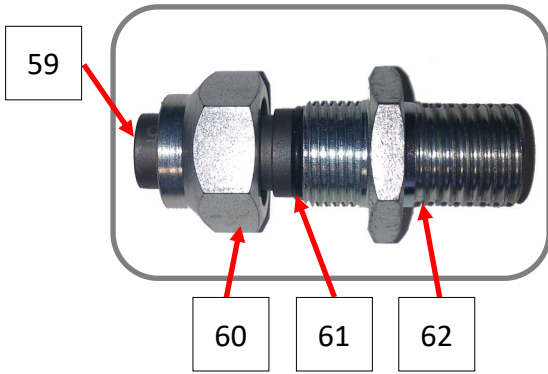

STANDARD DRY GUN

POSITION	CODE	DESCRIPTION	QTY	RETAIL PRICE
59	HIPRO60IB990005	15mm CYLINDRICAL NOZZLE	1	$162.00
60	IB406064	NOZZLE HOLDER NUT	1	$30.50
61	IB4060422	15.08x2.62mm O-RING FOR NOZZLE	1	$2.50
62	IB406063	16.2mm NOZZLE HOLDER	1	$63.80
63	IB406034PTG047	1.18"X30' EXTENSION HOSE w/ QUICK CONNECTS	1	$966.80
64	IB340408090	ABRASIVE HOSE PROTECTIVE SHEATH (PER FOOT)	1	$7.25
65	IB40601087	30' ABRASIVE BLAST HOSE ONLY	1	$425.25
66	IB574	SAFETY BUTTON w/ SCREWS FOR GUN VALVE	1	$17.25
67	IB406060	ALUMINUM GUN HOUSING	1	$261.00
68	IB349905020	COMPRESSED SCREWS KIT (5 OF EACH)	1	$12.00
69	IB349903060	GUN TRIGGER	1	$32.50
70	IB349924062	GUN VALVE w/ SAFETY BUTTON & SCREW	1	$162.00
71	IB349903061K	GUN HANDLE w/o VALVE	1	$45.00
72	IB349908076	2.7x4x2mm TWIN RILSAN AIR HOSES (RED & BLACK)	1	$37.50