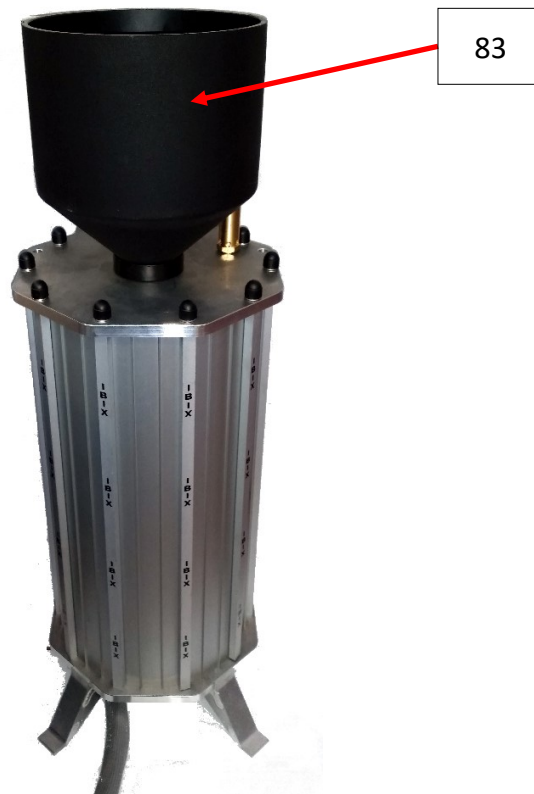

FILLING FUNNEL w/ SIEVE

POSITION	CODE	DESCRIPTION	QTY	RETAIL PRICE
83	IB349906864C	FUNNEL WITH SIEVE	1	$219.38